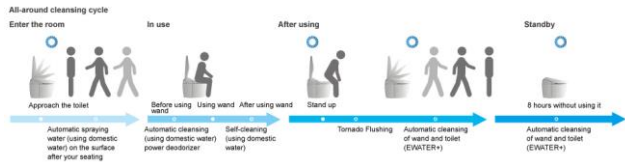

NEOREST NX

NEOREST EX

NEOREST AH

GG

T
E
C
H
N
O
L
O
G
Y

EWATER+

99.9%의 세균을 제거하고
사용한 비데 노즐을 소독함.

TORNADO FLUSH

소용돌이와 같은 토네이도를
생성하여 오물을 흘려 보내는
방식으로 조용하며
세척효과가 뛰어나.

HYBRID ECOLOGY SYSTEM

수도 배관에서 직수로 나오는 물과
양변기 내부 탱크에서 나오는 물을
결합하여 뛰어난 배수력을 가진 기술

AUTO FUNCTIONS

인체 감지를 통해
커버 자동 개폐 및
자동 배수가 되며,
사용 중 탈취 기능작동
(당사 측정 탈취율 97%)

선반
MODEL: YTS408BC

코너선반
MODEL: TX2AV1B

디자인

reddot design award

기능

<p>WASHLET™ An individually adjustable wand system with self-cleaning function</p>	<p>AERIAL SHOWER Aerated water for the shower</p>
<p>EWATER+ Electrolysed antibacterial water that breaks down waste</p>	<p>AERIAL PULSE Aerated water with a pulsating function</p>
<p>WATER-SAVING Technologies that save water</p>	<p>WATER PILLAR Light yet voluminous stream of water</p>
<p>TORNADO FLUSH Revolutionary triple-pot flushing system</p>	<p>GYROSTREAM Shower jets with rotating and pulsating functions</p>
<p>RIMLESS DESIGN Seamless easy-clean bowl design</p>	<p>CASCADE FLOW Waterfall-like shower function that warms the entire body</p>
<p>CEFIONTECT Special hygienic glaze for a smooth ceramic surface</p>	<p>ECOCAP Fuller aerated water stream</p>
<p>AUTO FUNCTIONS Sensor-controlled technologies activated by human movement</p>	<p>SELF POWER Sensor-activated, toilet generates its own electricity</p>
<p>LUMINIST Translucent epoxy resin material</p>	<p>SMA Maintains a constant water temperature despite fluctuating water supply temperatures and pressure errors</p>