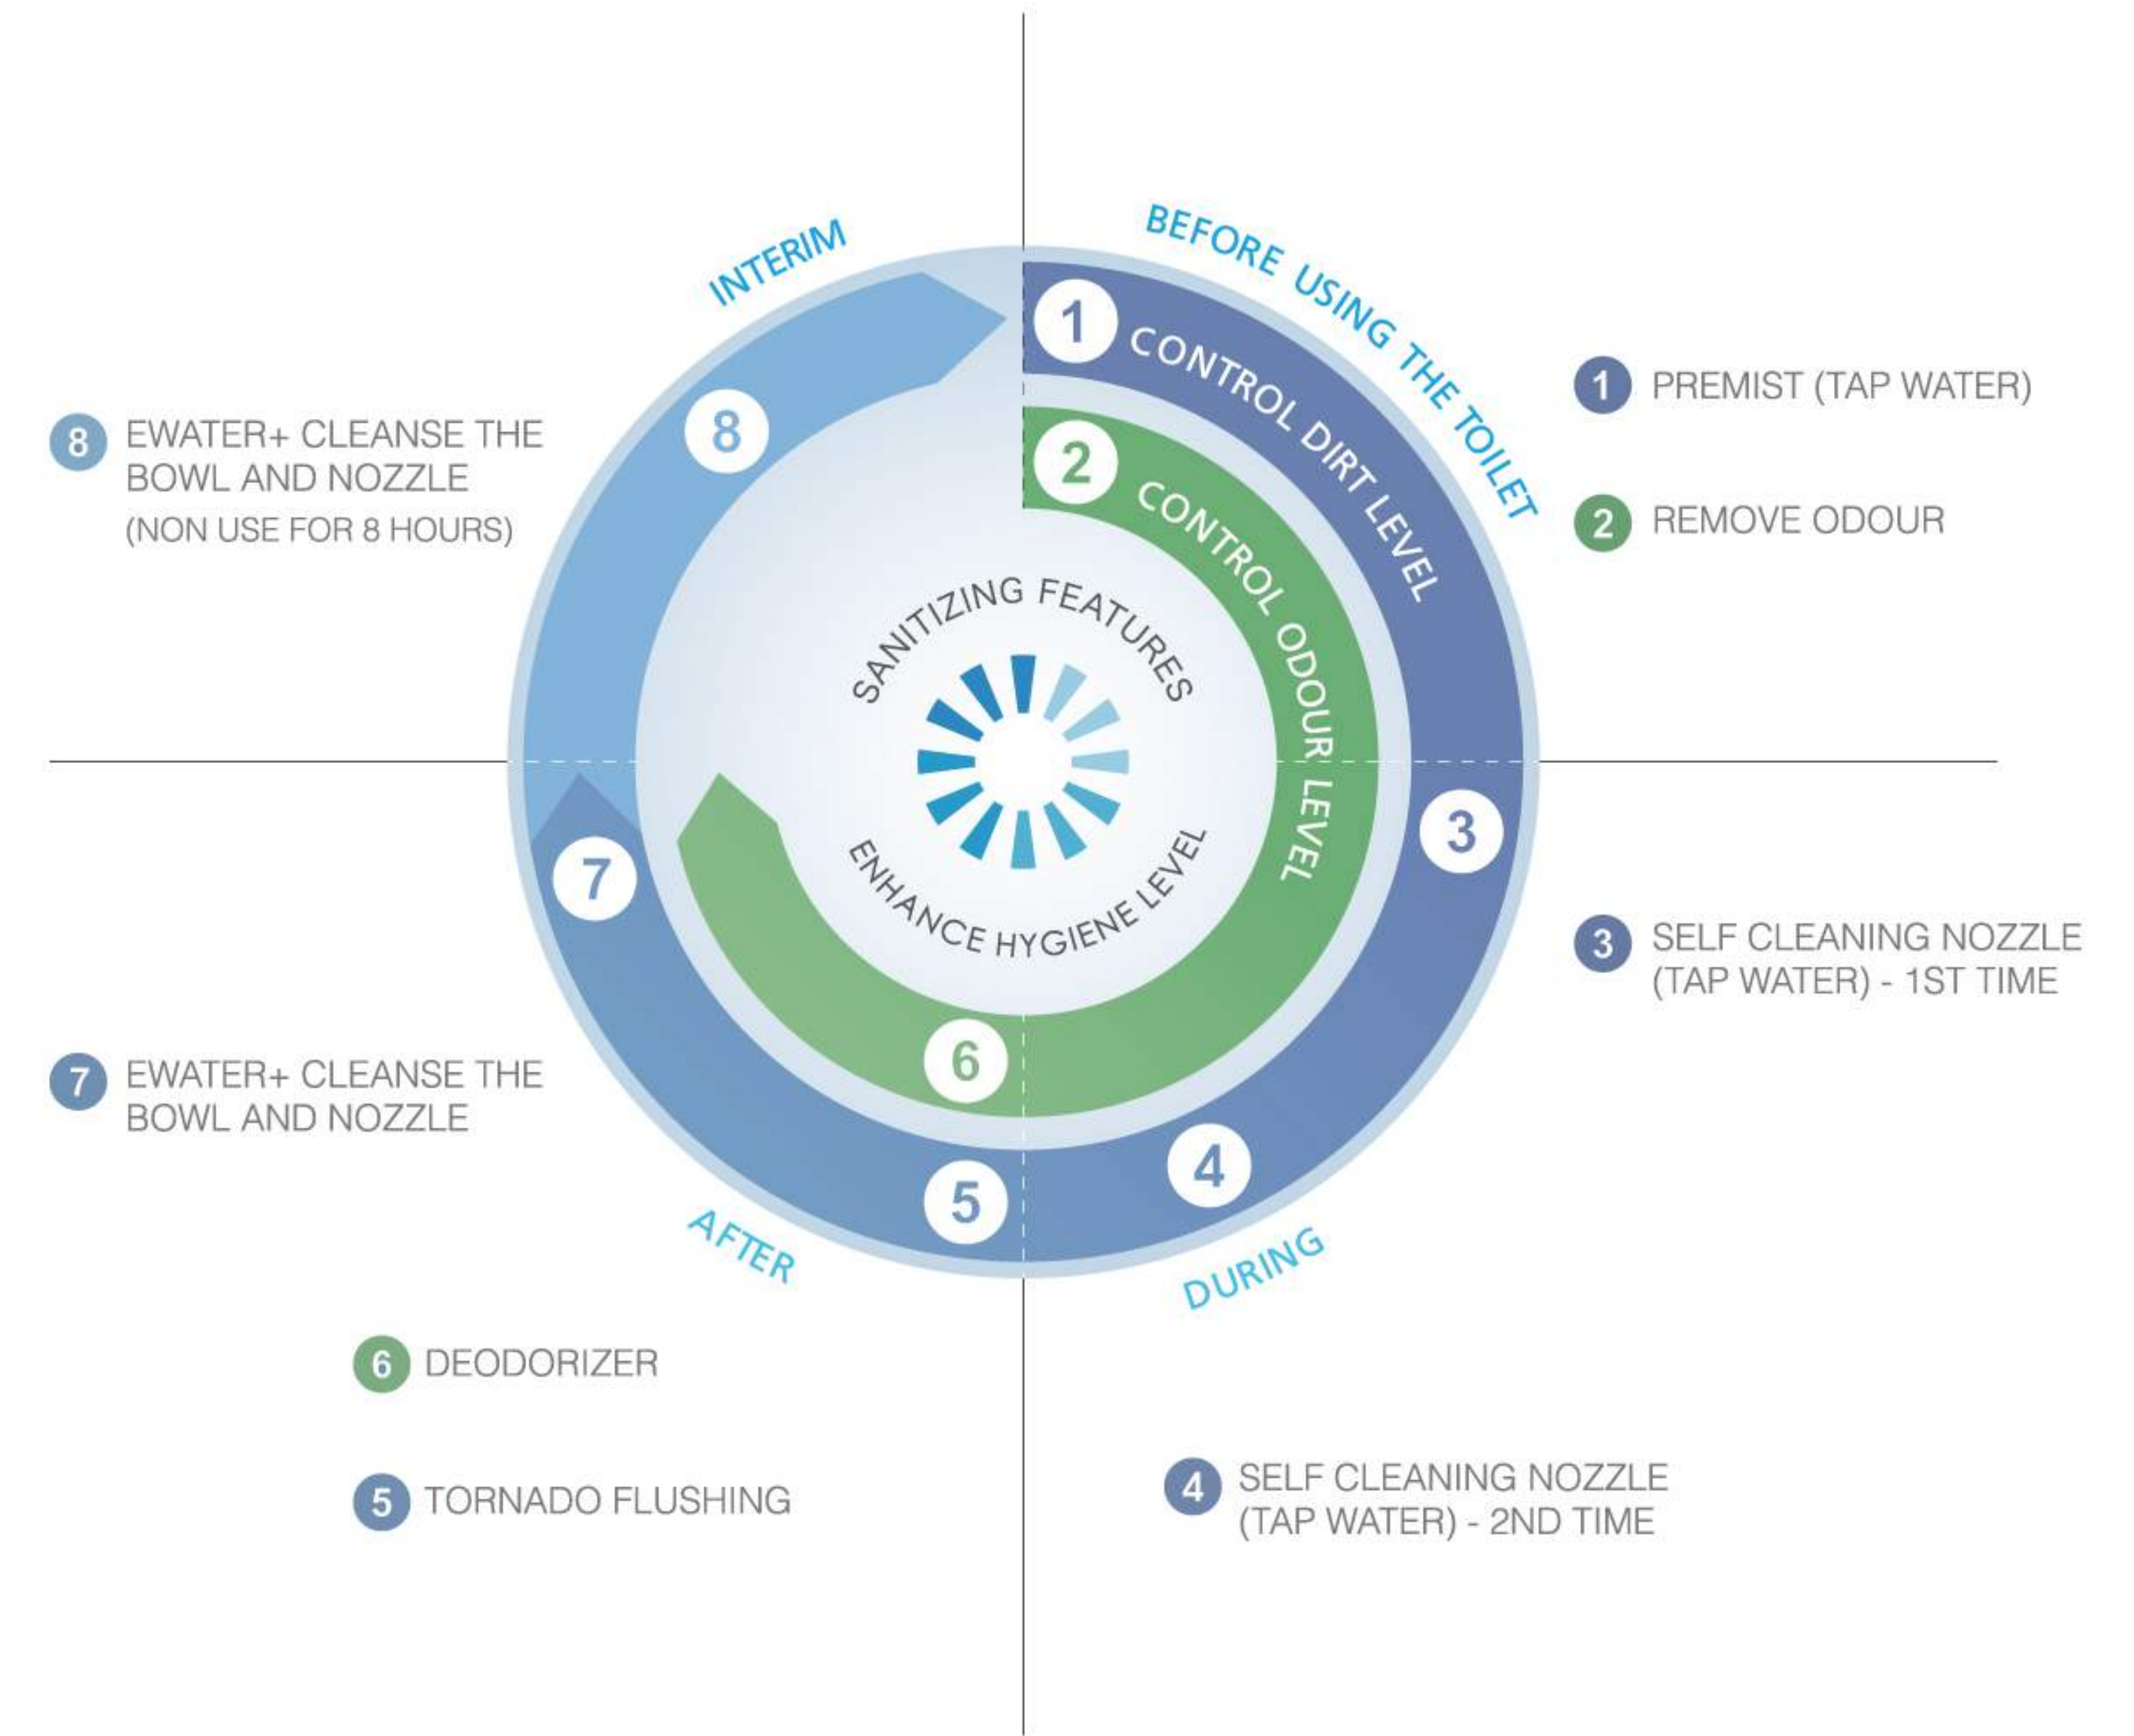

TOTO TECHNOLOGIES

WASHLET™
An individually adjustable wand system with self-cleaning function

AERIAL SHOWER
Aerated water for the shower

EWATER+
Electrolysed antibacterial water that breaks down waste

AERIAL PULSE
Aerated water with a pulsating function

WATER-SAVING
Technologies that save water

WATER PILLAR
Light yet voluminous stream of water

TORNADO FLUSH
Revolutionary triple-jet flushing system

GYROSTREAM
Shower jets with rotating and pulsating functions

RIMLESS DESIGN
Seamless easy-clean bowl design

CASCADE FLOW
Waterfall-like shower function that warms the entire body

CEFIONTECT
Special hygienic glaze for a smooth ceramic surface

ECOCAP
Fuller aerated water stream

AUTO FUNCTIONS
Sensor-controlled technologies activated by human movement

SELF POWER
Sensor-activated faucet generates its own electricity

LUMINIST
Translucent epoxy resin material

SMA
Maintains a constant water temperature despite fluctuating water supply temperatures and pressure levers

SANITIZING FEATURES

TOTO의 특별한 [위생처리 기능]은 화장실이 깨끗하게 유지될 수 있도록 도와줍니다. 청결 사이클은 소독, 살균, 탈취를 통해 욕실의 위생을 강화합니다.

TOILET TROUBLES?

1. **1 TOILET BOWL HYGIENE**

   화장실을 사용하고 난 뒤 토네이도 세정으로 도기의 모든 오물과 세균을 흘려 보냅니다. 뒤이어 EWATER+를 도기부에 분사하여 확실하게 이물질이 남지 않도록 합니다.
2. **2 NOZZLE HYGIENE**

   노즐을 깨끗한 상태를 유지하여 다음 사용자가 WASHLET를 편안하게 사용할 수 있도록 합니다. 수돗물과 EWATER+로 노즐을 사용 후 자동으로 세척합니다.
3. **3 ODOUR**

   화장실에 악취가 없도록 합니다. TOTO의 탈취기능은 사용 전, 후의 모든 악취를 걸러냅니다. 다음 사용자를 위해 깨끗하고 냄새 없는 화장실을 유지시켜줍니다.

TECHNOLOGY

시리즈 SERIES

비데 WASHLET™

양변기 TOILETS

세면기 LAVATORIES

수전 FAUCETS

욕조 BATHTUBS

액세서리 ACCESSORIES

퍼블릭 PUBLIC

색인 INDEX