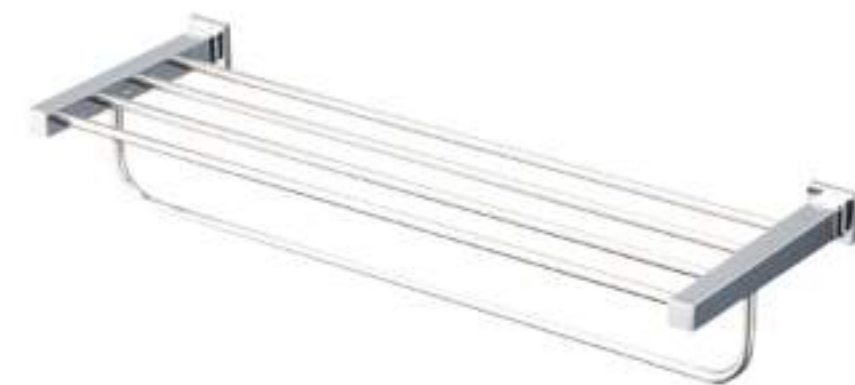

**YRH406C**  
Hook  
W40×D55×H48mm

**YH408RC**  
Paper holder  
W165×D126×H98mm

**YTT408C**  
Towel ring  
W229×D55×H115mm

**YT408S4RC**  
Towel bar  
W440×D55×H40mm  
**YT408S6RC**  
W650×D55×H40mm

**YTS408BC**  
Towel shelf  
W600×D200×H115mm