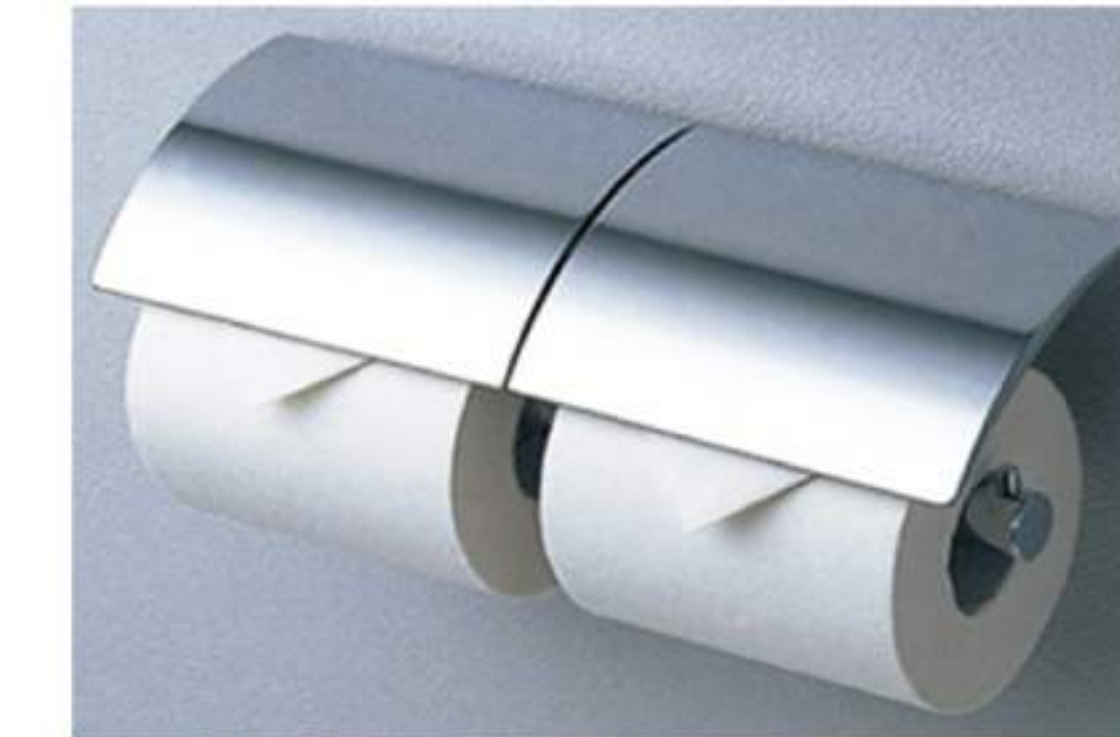

YH63R
Paper holder
W290×D110×H79mm